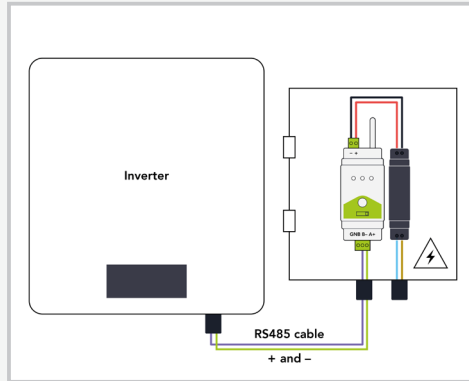

## CONNECT YOUR INVERTER AND SMART METER WIRELESSLY

With W-Modbus you do not need a cable between the inverter and smart meter. Mount one W-Modbus next to the inverter as your gateway and one next to the smart meter as your node. With just a few installation steps you have a wireless connection.