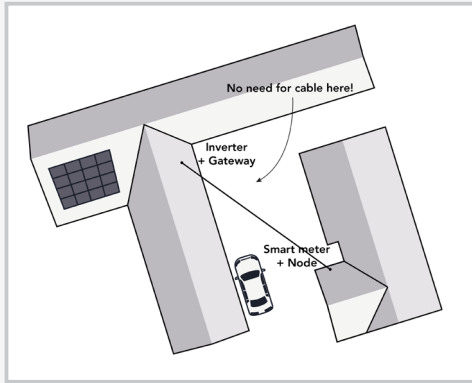

INCREASED PROJECT CAPACITY

Wireless control in solar installations enables time for additional projects, increasing revenue potential, turning time saved into profit earned.

SIMPLIFIED COST PLANNING

With a wireless installation you know the exact cost and work involved so project planning and bidding becomes quicker and more accurate.

CONNECT YOUR INVERTER AND SMART METER WIRELESSLY

With W-Modbus you do not need a cable between the inverter and smart meter. Mount one W-Modbus next to the inverter as your gateway and one next to the smart meter as your node. With just a few installation steps you have a wireless connection.