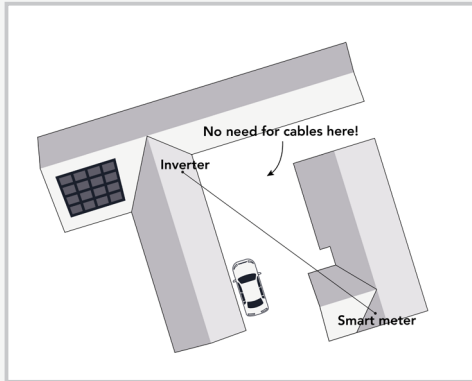

CONNECT YOUR INVERTER AND SMART METER WIRELESSLY

With W-Modbus you do not need a cable between the inverter and smart meter. Mount one W-Modbus next to the inverter as your gateway and one next to the smart meter as your node. With just a few installation steps you have a wireless connection.

Range – up to 500 meters (line of sight) per hop in the mesh network.

WHY CHOOSE LUMENRADIO?

WE KNOW WIRELESS

LumenRadio's unique patented wireless technology predicts and finds the best channel to communicate on. We call it Cognitive Coexistence™ – you can call it peace of mind.

ROCK-SOLID PERFORMANCE

Cognitive Coexistence allows our tech to operate reliably even in the most crowded of spaces so you get interference-free service every time. Where others fail, we deliver.

PROVEN RELIABILITY

From epic stageshows and Hollywood blockbusters to challenging industrial environments and vast buildings, we have been delivering wireless without worries for almost two decades.

CONTACT

Headquarters

Sweden, Gothenburg
LumenRadio AB
Johan Willins gata 6
416 64 Göteborg

+46 31 301 03 70
sales@lumenradio.com

Sales offices

Germany, Frankfurt
+49 619 658 655 590
sales@lumenradio.com

US, Boston
+1 617-901-9382
sales@lumenradio.com