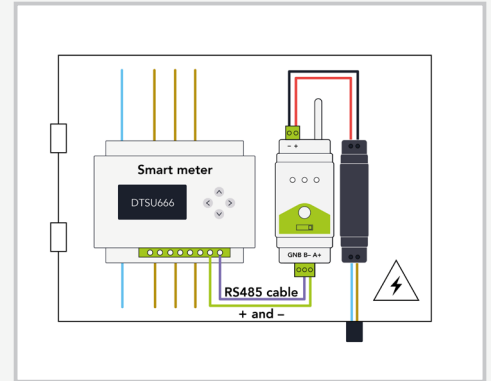

### INCREASED PROJECT CAPACITY

Wireless control in solar installations enables time for additional projects, increasing revenue potential, turning time saved into profit earned.

## CONNECT YOUR INVERTER AND SMART METER WIRELESSLY

With W-Modbus you do not need a cable between the inverter and smart meter. Mount one W-Modbus next to the inverter as your gateway and one next to the smart meter as your node. With just a few installation steps you have a wireless connection.