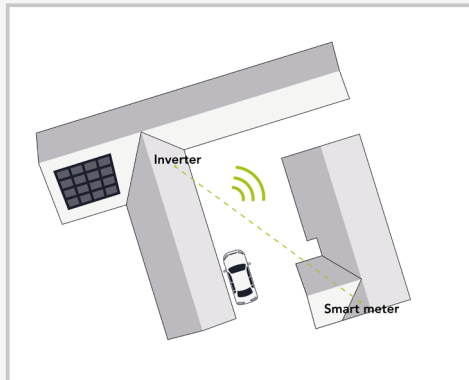

### INCREASED PROJECT CAPACITY

Wireless control in solar installations enables time for additional projects, increasing revenue potential, turning time saved into profit earned.

### SIMPLIFIED COST PLANNING

With a wireless installation you know the exact cost and work involved so project planning and bidding becomes quicker and more accurate.

## CONNECT YOUR INVERTER AND SMART METER WIRELESSLY

With W-Modbus you do not need a cable between the inverter and smart meter. Mount one W-Modbus next to the inverter as your gateway and one next to the smart meter as your node. With just a few installation steps you have a wireless connection.