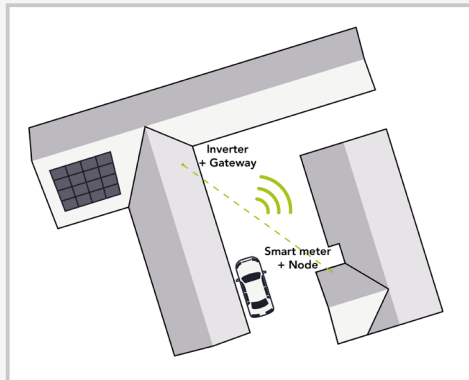

W-MODBUS DIN RAIL

2x

DIN RAIL OMNI ANTENNA KIT

QUICK AND EASY INSTALLATION

The plug-and-play capabilities significantly reduce installation time so projects can be carried out quicker, at lower cost and with less complexity.

INCREASED PROJECT CAPACITY

Wireless control in solar installations enables time for additional projects, increasing revenue potential, turning time saved into profit earned.

SIMPLIFIED COST PLANNING

With a wireless installation you know the exact cost and work involved so project planning and bidding becomes quicker and more accurate.

CONNECT YOUR INVERTER AND SMART METER WIRELESSLY

With W-Modbus you do not need a cable between the inverter and smart meter. Mount one W-Modbus next to the inverter as your gateway and one next to the smart meter as your node. With just a few installation steps you have a wireless connection.