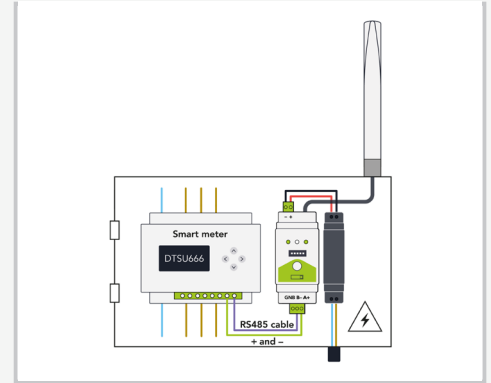

W-MODBUS DIN RAIL

2x

DIN RAIL OMNI ANTENNA KIT

QUICK AND EASY INSTALLATION

The plug-and-play capabilities significantly reduce installation time so projects can be carried out quicker, at lower cost and with less complexity.

INCREASED PROJECT CAPACITY

Wireless control in solar installations enables time for additional projects, increasing revenue potential, turning time saved into profit earned.

SIMPLIFIED COST PLANNING

With a wireless installation you know the exact cost and work involved so project planning and bidding becomes quicker and more accurate.

CONNECT YOUR INVERTER AND SMART METER WIRELESSLY

With W-Modbus you do not need a cable between the inverter and smart meter. Mount one W-Modbus next to the inverter as your gateway and one next to the smart meter as your node. With just a few installation steps you have a wireless connection.