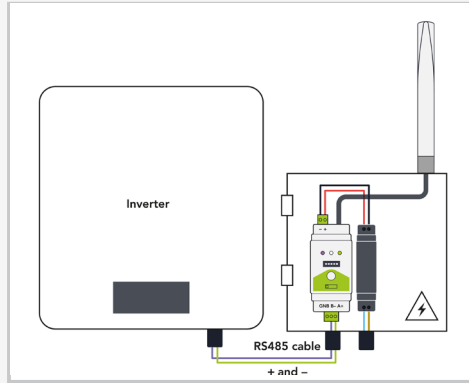

CONNECT YOUR INVERTER AND SMART METER WIRELESSLY

With W-Modbus you do not need a cable between the inverter and smart meter. Mount one W-Modbus next to the inverter as your gateway and one next to the smart meter as your node. With just a few installation steps you have a wireless connection.