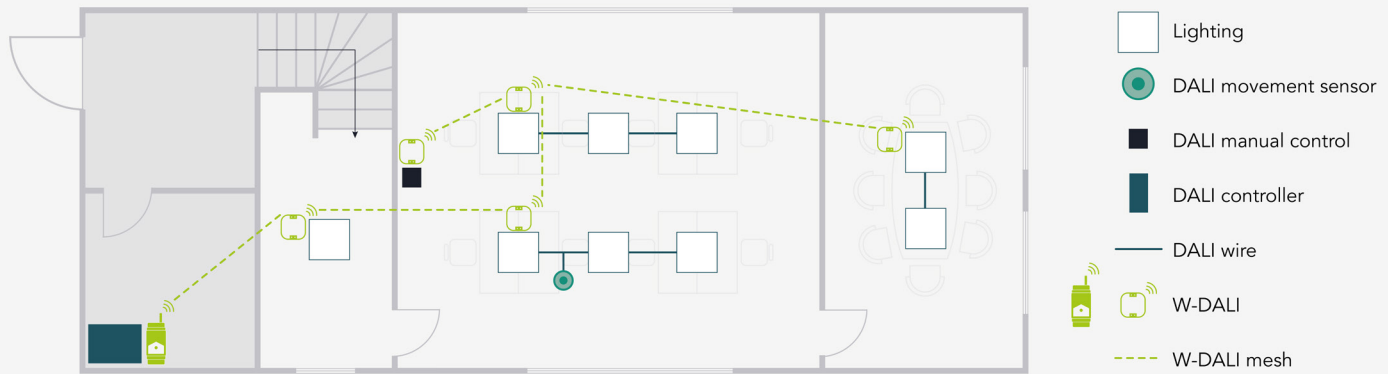

FEATURES

- Out-of-the-box installation – just power up and connect to your W-DALI device and you are up and running.
- Instant wireless setup – with just one push of a button, the W-DALI network is set up within minutes.
- Mesh network – W-DALI is built on LumenRadio’s ultra-reliable long-range MiraMesh. Cover an entire building, utilizing the mesh network as your infrastructure.
- Range – up to 500 meters (line of sight) between two meshing W-DALI units.
- Reliability – LumenRadio’s patented frequency-friendly Cognitive Coexistence technology provides rock-solid connectivity and immunity to interference.
- Self-optimizing network – the mesh network will always find the best way to send messages through the network between devices.
- Individual or multiple control – W-DALI can be used for individual wireless control or used in a wired daisy chain, with one W-DALI to many lighting fixtures. You can even add a DALI sensor to the same DALI line.

SYSTEM OVERVIEW

WHY CHOOSE LUMENRADIO?

WE KNOW WIRELESS

LumenRadio’s unique patented wireless technology predicts and finds the best channel to communicate on. We call it Cognitive Coexistence™ – you can call it peace of mind.

ROCK-SOLID PERFORMANCE

Cognitive Coexistence allows our tech to operate reliably even in the most crowded of spaces so you get interference-free service every time. Where others fail, we deliver.

PROVEN RELIABILITY

From epic stageshows and Hollywood blockbusters to challenging industrial environments and vast buildings, we have been delivering wireless without worries for almost two decades.

CONTACT

Headquarters

Sweden, Gothenburg
LumenRadio AB
Johan Willins gata 6
416 64 Göteborg

+46 31 301 03 70
sales@lumenradio.co

Sales offices

Germany, Frankfurt
+49 619 658 655 590
sales@lumenradio.com

 US, Boston
+1 617-901-9382
sales@lumenradio.com