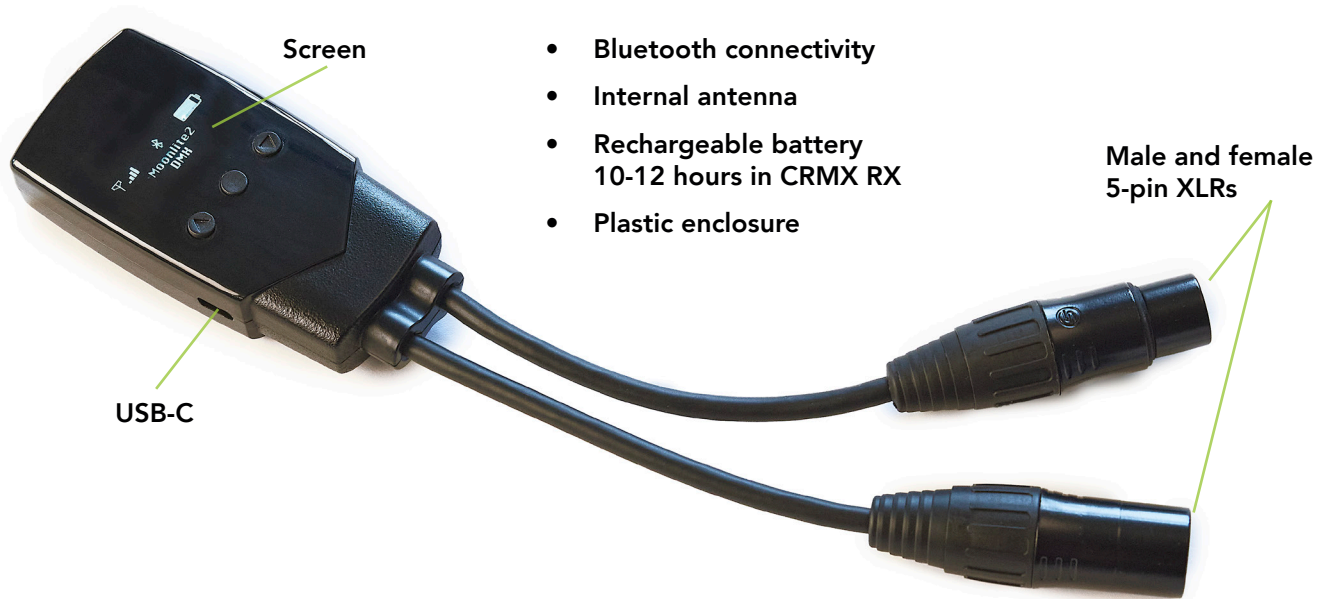

## The Swedish army knife of Wireless DMX

MoonLite<sup>2</sup> is a must-have tool in any gaffer or chief electrician's kit for managing lighting set-ups efficiently. It gives you a portable, battery-powered CRMX transceiver which you can plug straight into a DMX port to give your fixtures instant wireless capability. Full of new features such as RDM controller and DMX Testing, MoonLite<sup>2</sup> has unrivalled versatility for a product of this size. And of course, it packs the same industry-defining wireless reliability as LumenRadio's flagship CRMX products, Aurora, Luna and Stardust.

- Bluetooth connectivity
- Internal antenna
- Rechargeable battery  
10-12 hours in CRMX RX
- Plastic enclosure

**EASY TO USE MENU WITH NAVIGATION BUTTONS**

**EXTERNAL POWER AND CHARGING VIA USB-C**

**ADDED FEATURES INCLUDE RDM CONTROLLER AND DMX TESTING**

## FEATURES

- Wireless DMX transceiver using LumenRadio's own leading CRMX wireless technology
- RDM controller giving you the possibility to configure fixtures directly from the CRMX Toolbox app
- DMX testing – plug into the end of a DMX chain to check the data directly on the screen
- External power and charging via USB-C
- Simple user interface with button navigation and clear screen

### CONNECTORS

- DMX: Male and female 5-pin XLRs
- Antenna: Internal
- DC: USB-C